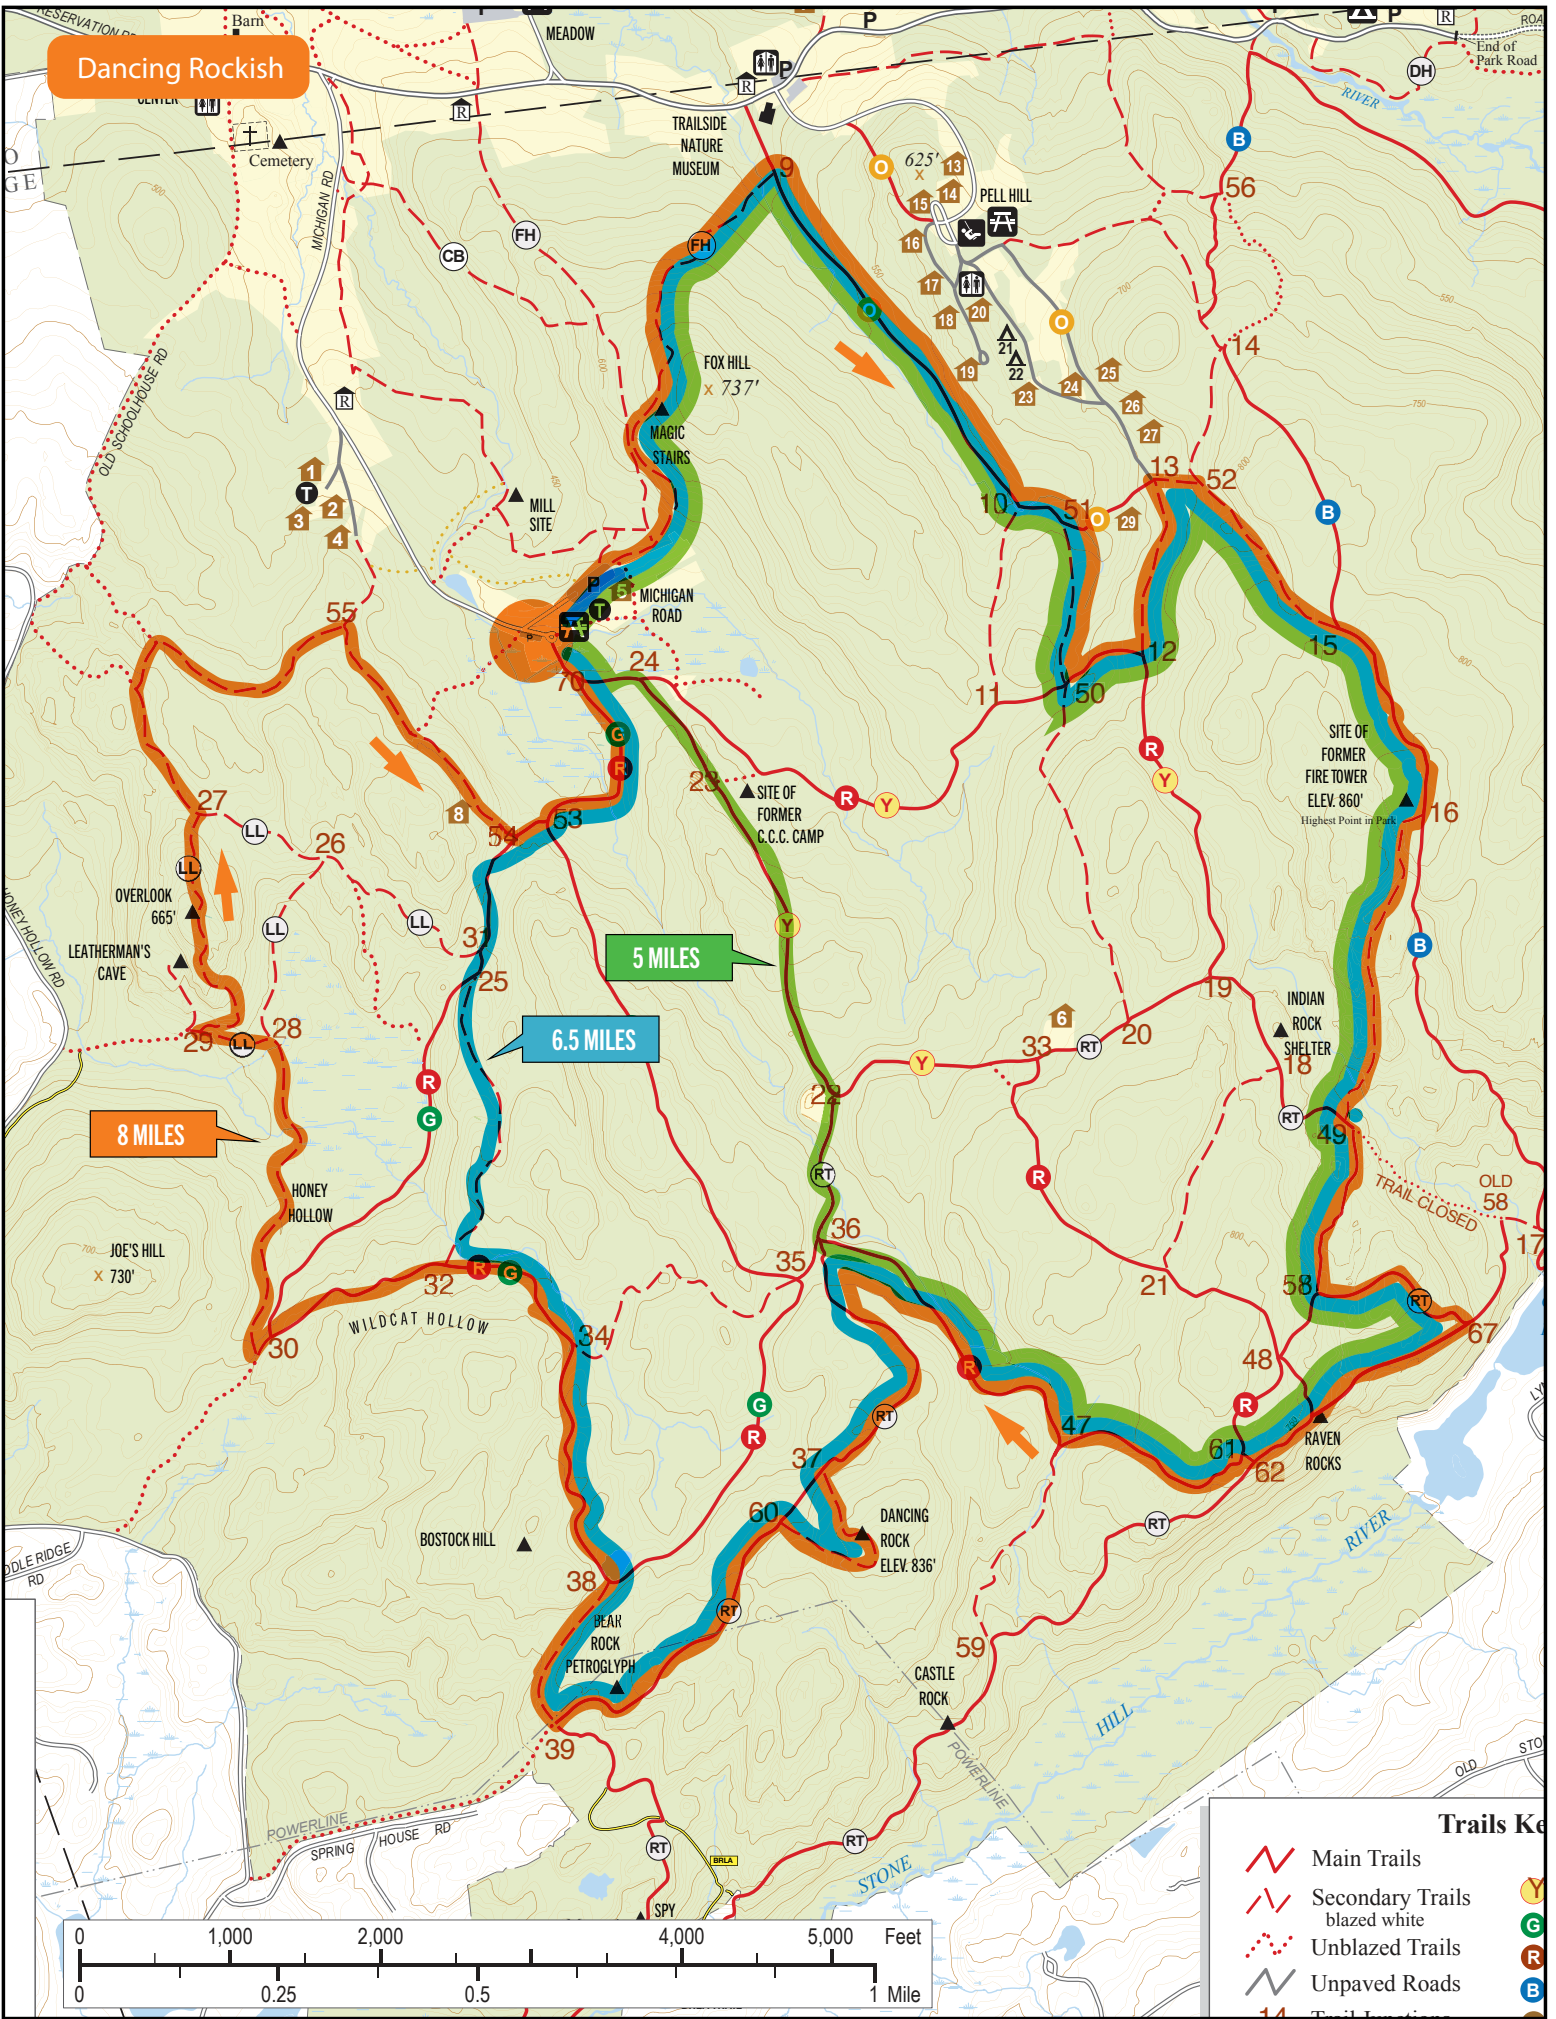

Dancing Rockish

Trails Key

- Main Trails
- Secondary Trails blazed white
- ⋯ Unblazed Trails
- Unpaved Roads
- Y Y
- G G
- R R
- B B