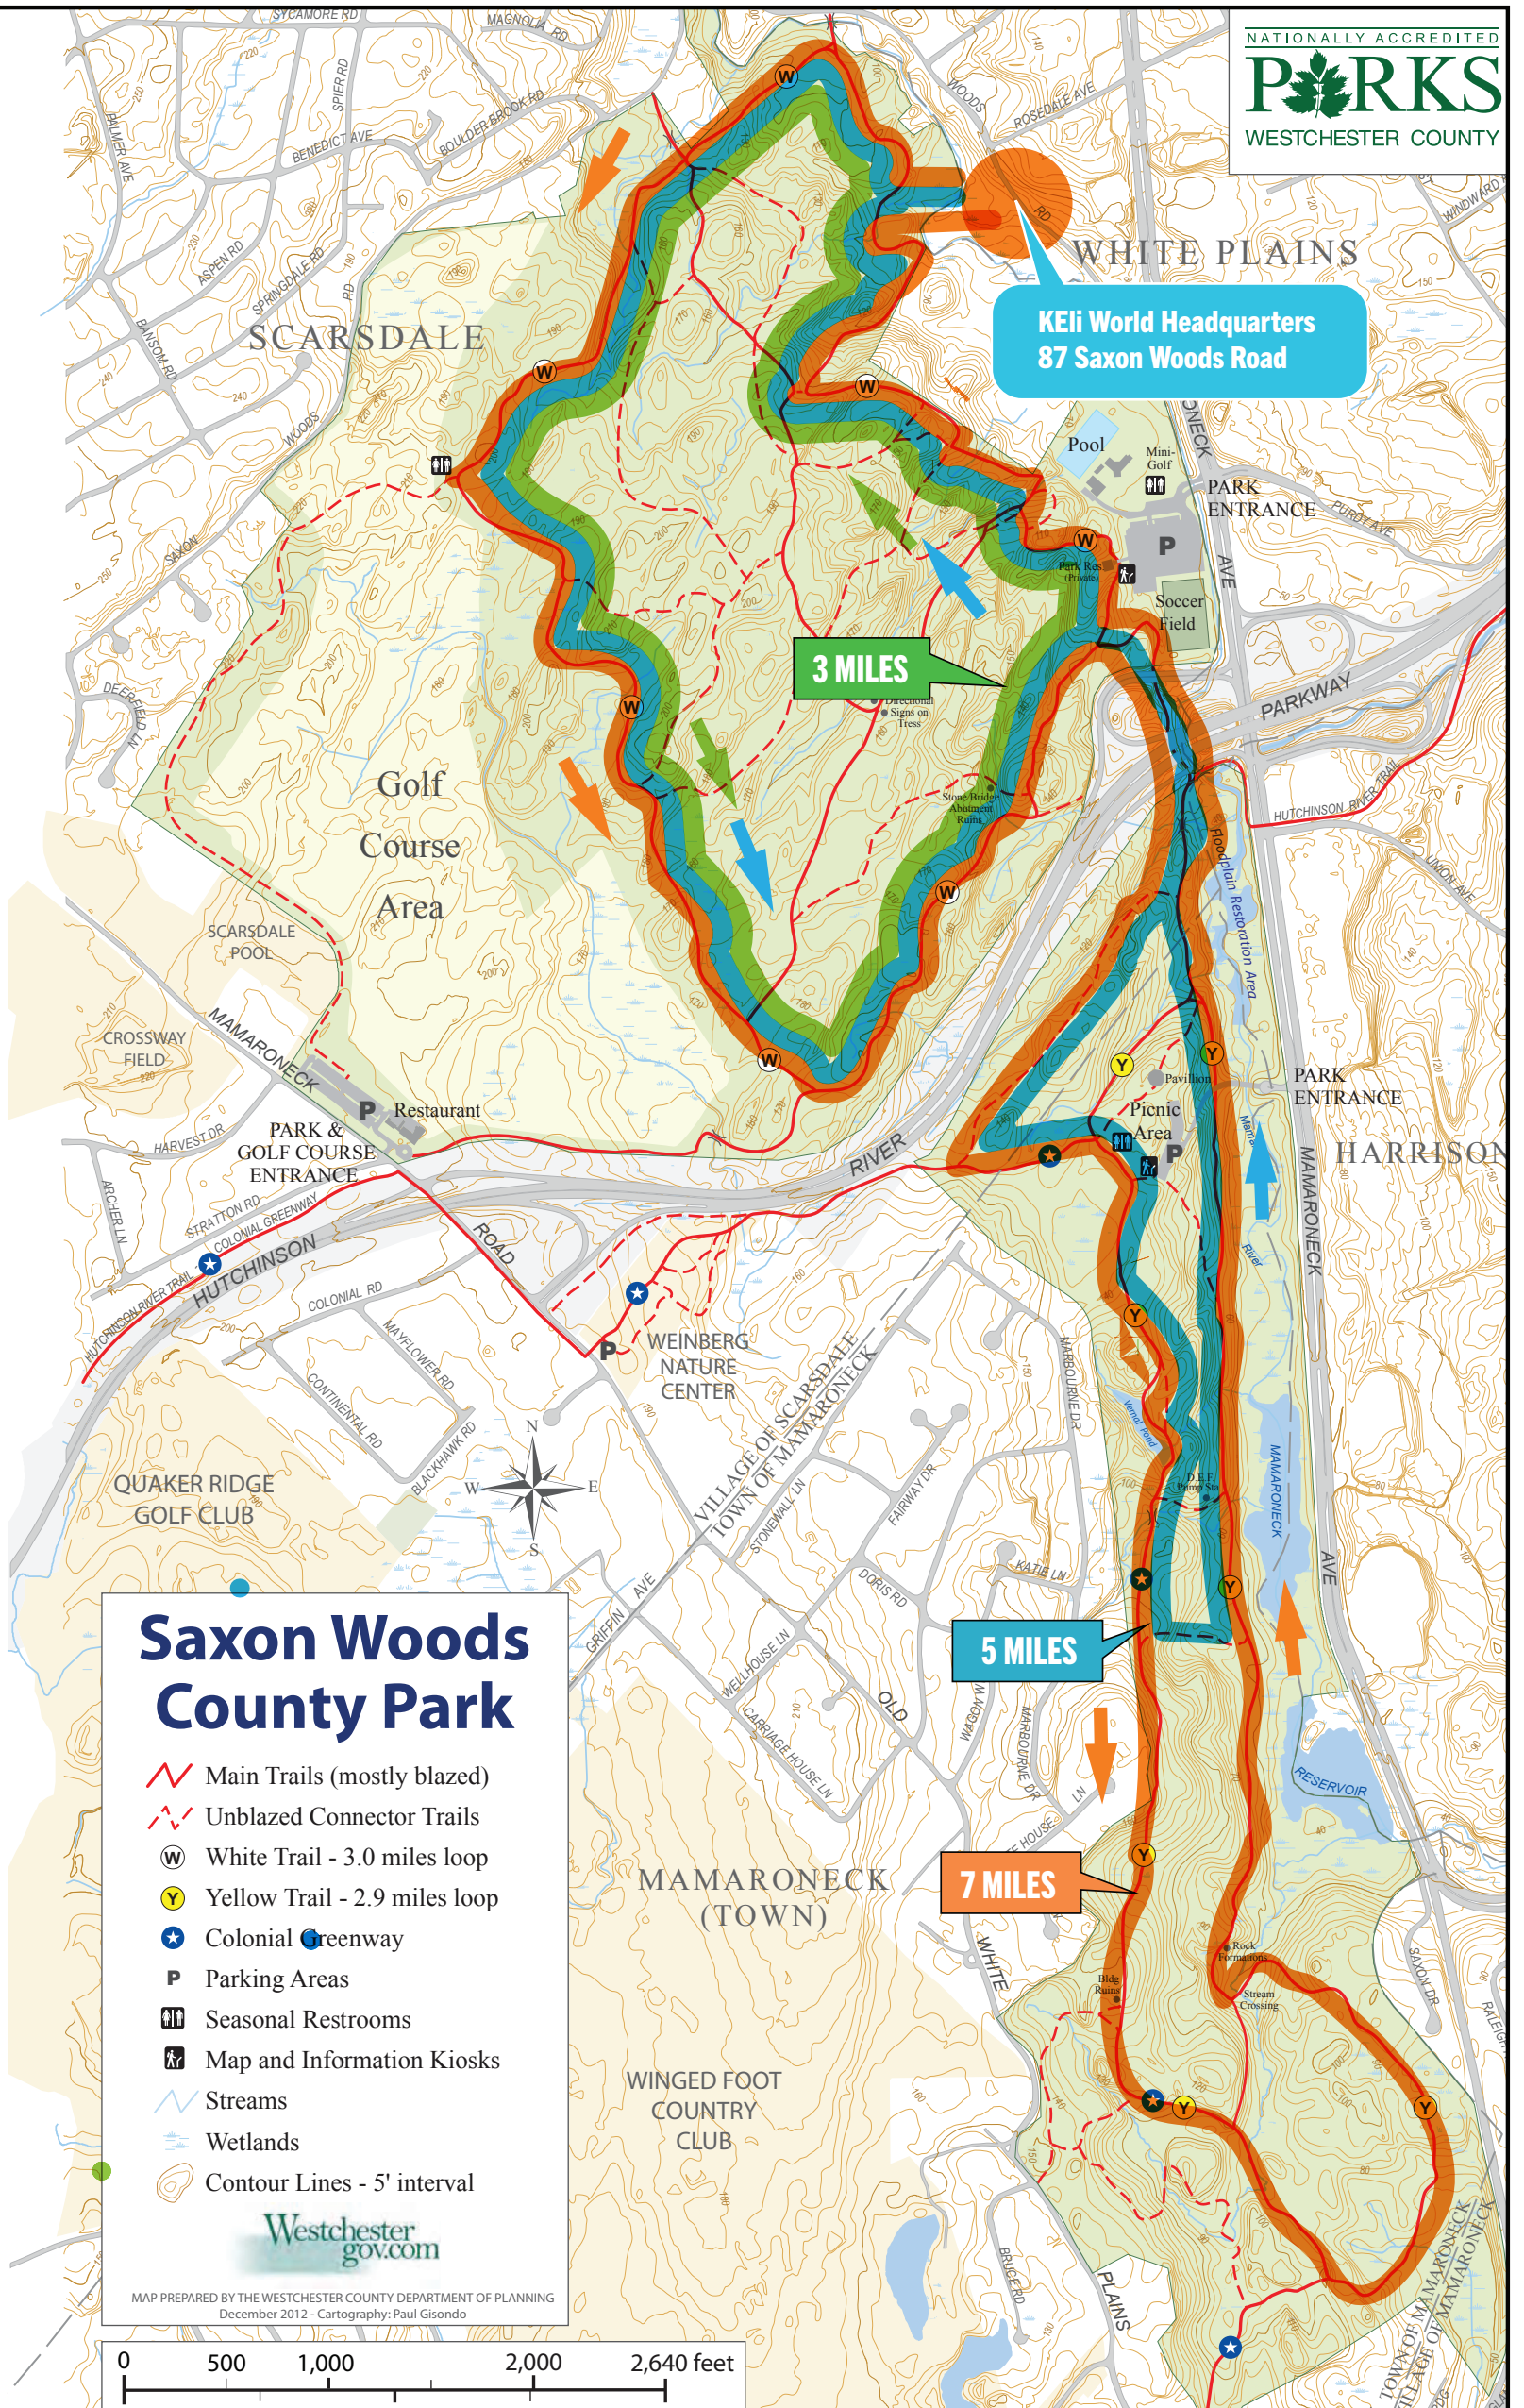

Saxon Saturday

KEli World Headquarters
87 Saxon Woods Road

NATIONALLY ACCREDITED
PARKS
WESTCHESTER COUNTY

KEli World Headquarters
87 Saxon Woods Road

3 MILES

5 MILES

7 MILES

Saxon Woods County Park

- Main Trails (mostly blazed)
- Unblazed Connector Trails
- White Trail - 3.0 miles loop
- Yellow Trail - 2.9 miles loop
- Colonial Greenway
- Parking Areas
- Seasonal Restrooms
- Map and Information Kiosks
- Streams
- Wetlands
- Contour Lines - 5' interval