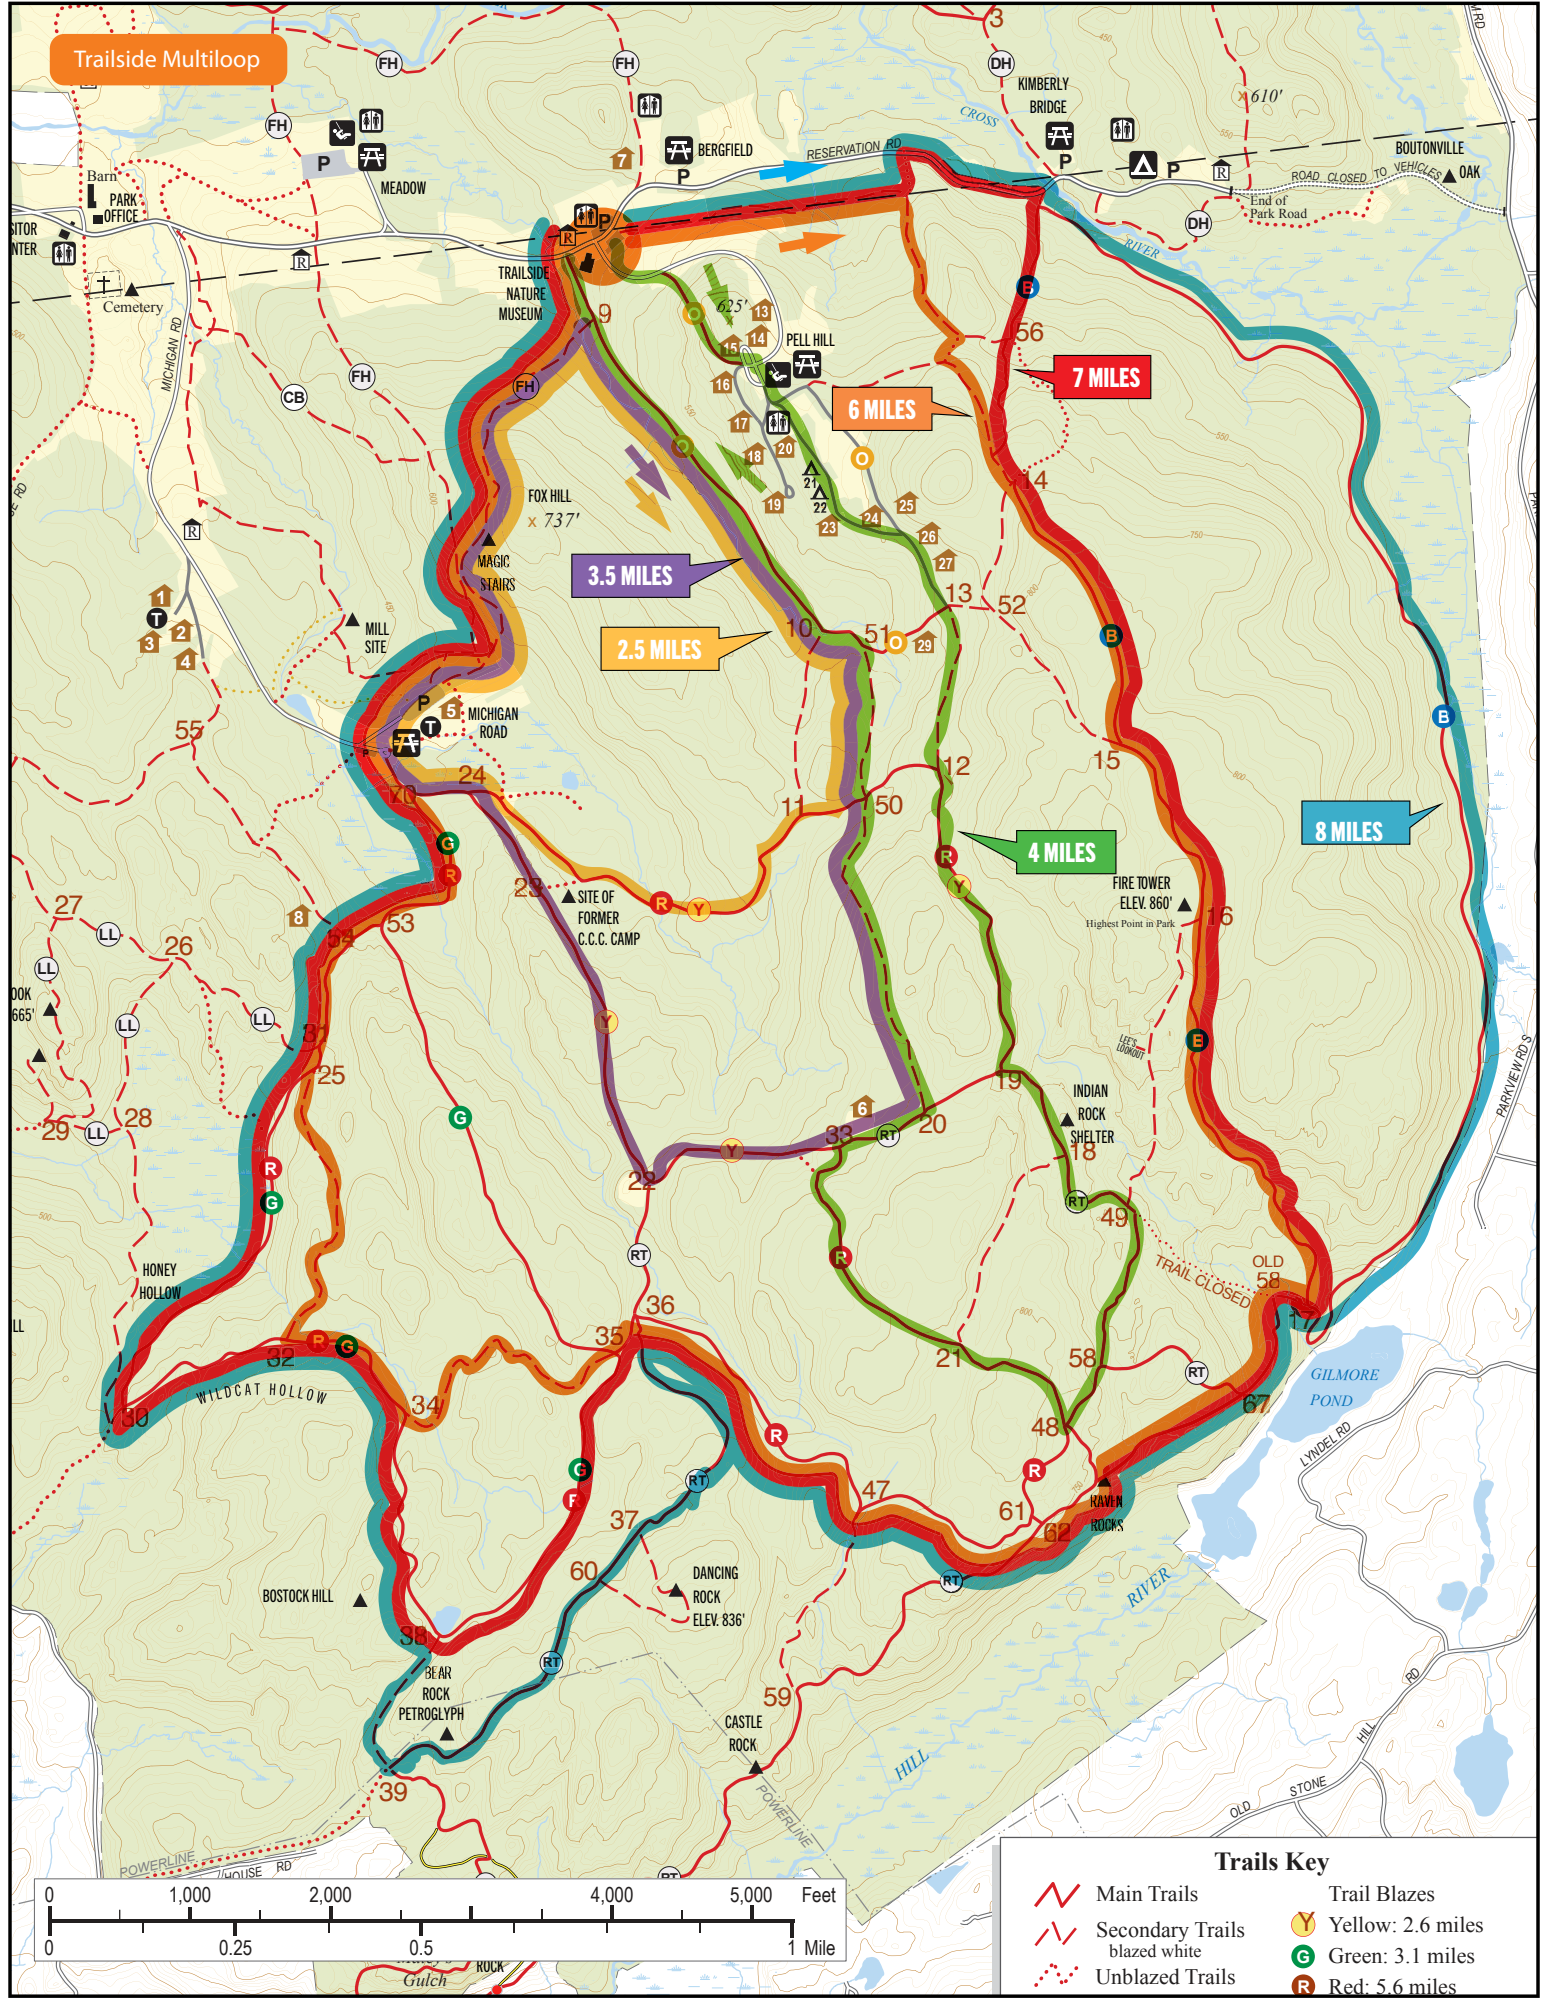

Trailside Multiloop

Trails Key

- Main Trails
- Secondary Trails blazed white
- Unblazed Trails
- Trail Blazes Yellow: 2.6 miles
- Trail Blazes Green: 3.1 miles
- Trail Blazes Red: 5.6 miles