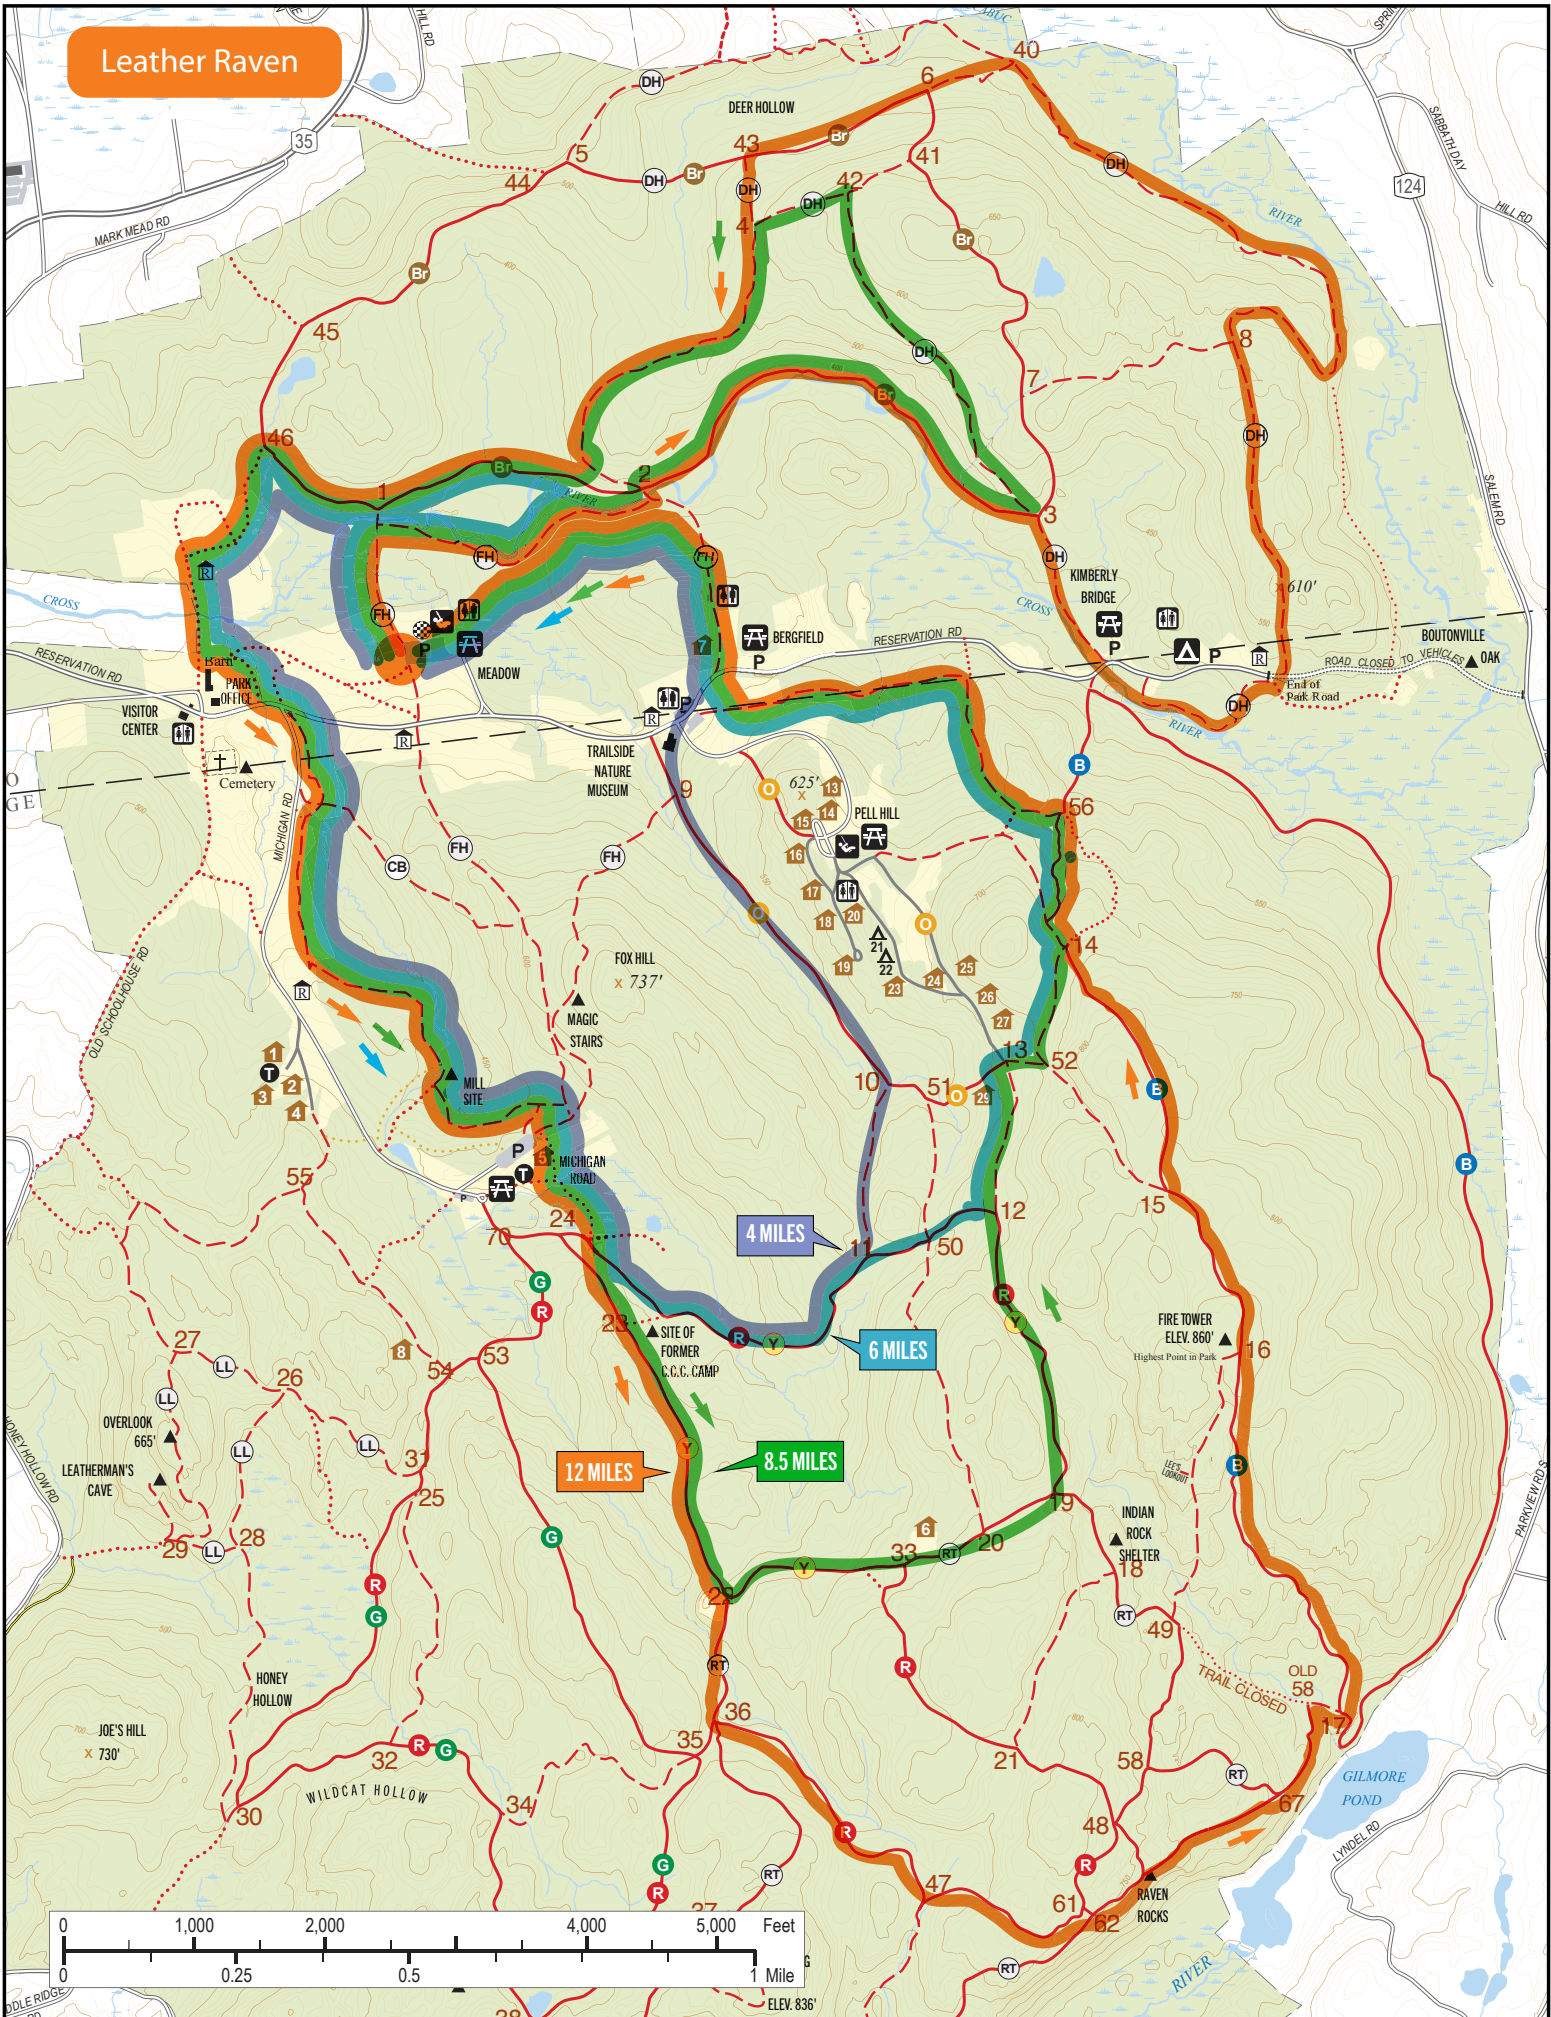

Leather Raven

12 MILES

4 MILES

6 MILES

8.5 MILES

ELEV. 836'