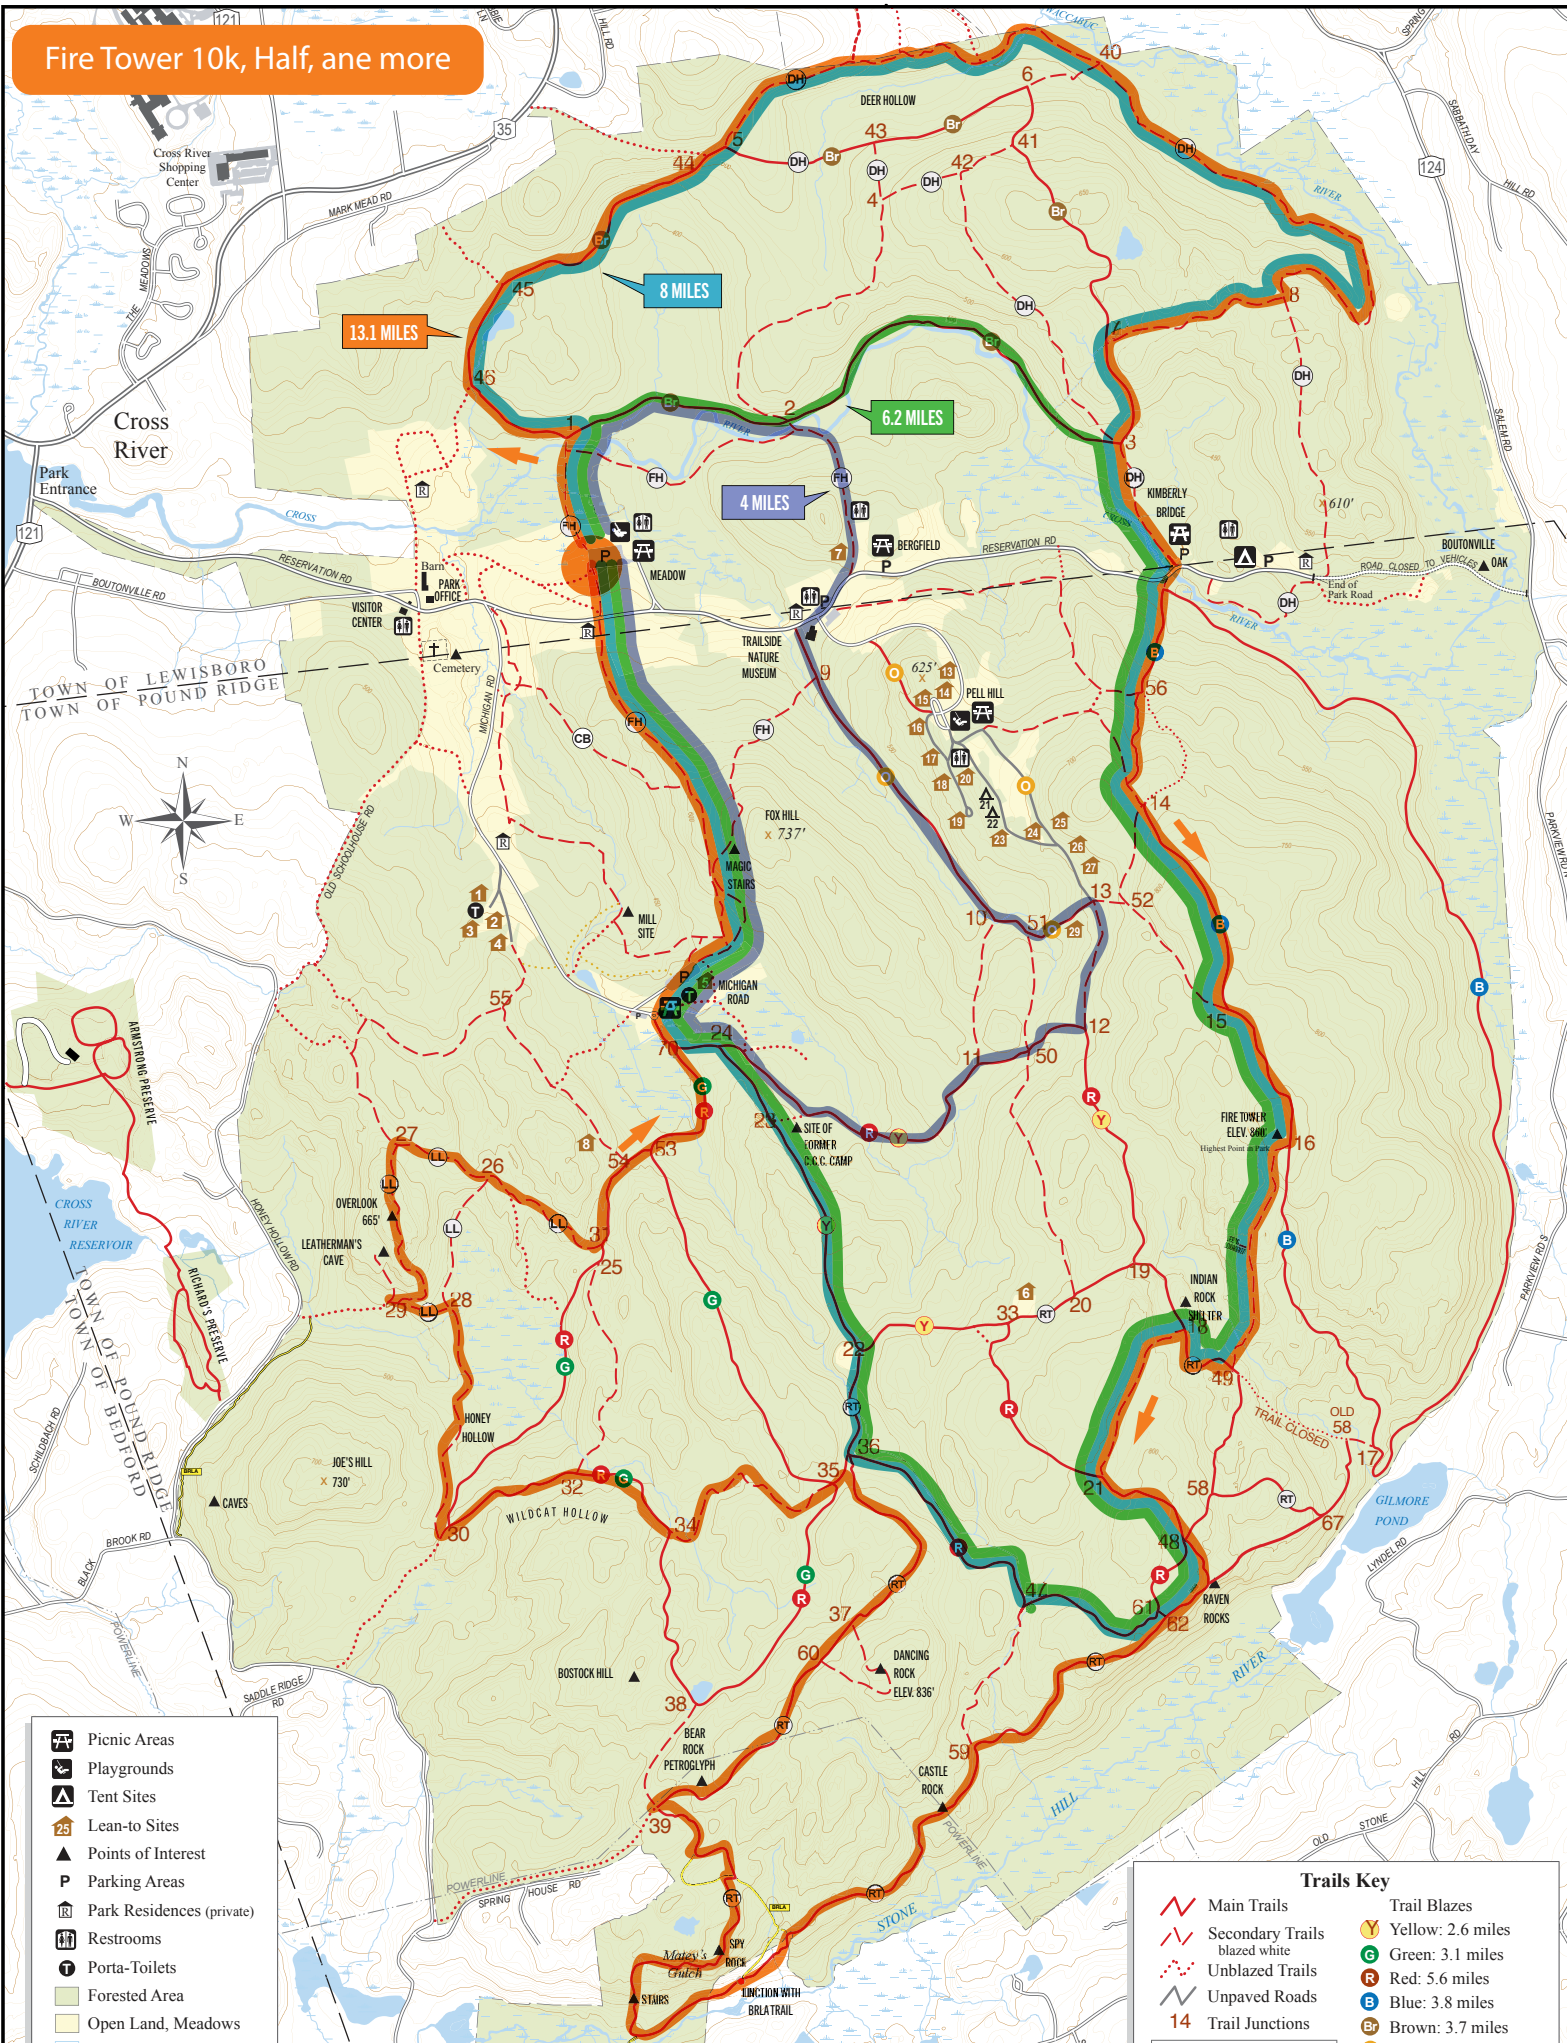

Fire Tower 10k, Half, and more

- Picnic Areas
- Playgrounds
- Tent Sites
- Lean-to Sites
- Points of Interest
- Parking Areas
- Park Residences (private)
- Restrooms
- Porta-Toilets
- Forested Area
- Open Land, Meadows

Trails Key	
	Main Trails
	Secondary Trails blazed white
	Unblazed Trails
	Unpaved Roads
	Trail Junctions
	Trail Blazes Yellow: 2.6 miles
	Green: 3.1 miles
	Red: 5.6 miles
	Blue: 3.8 miles
	Brown: 3.7 miles