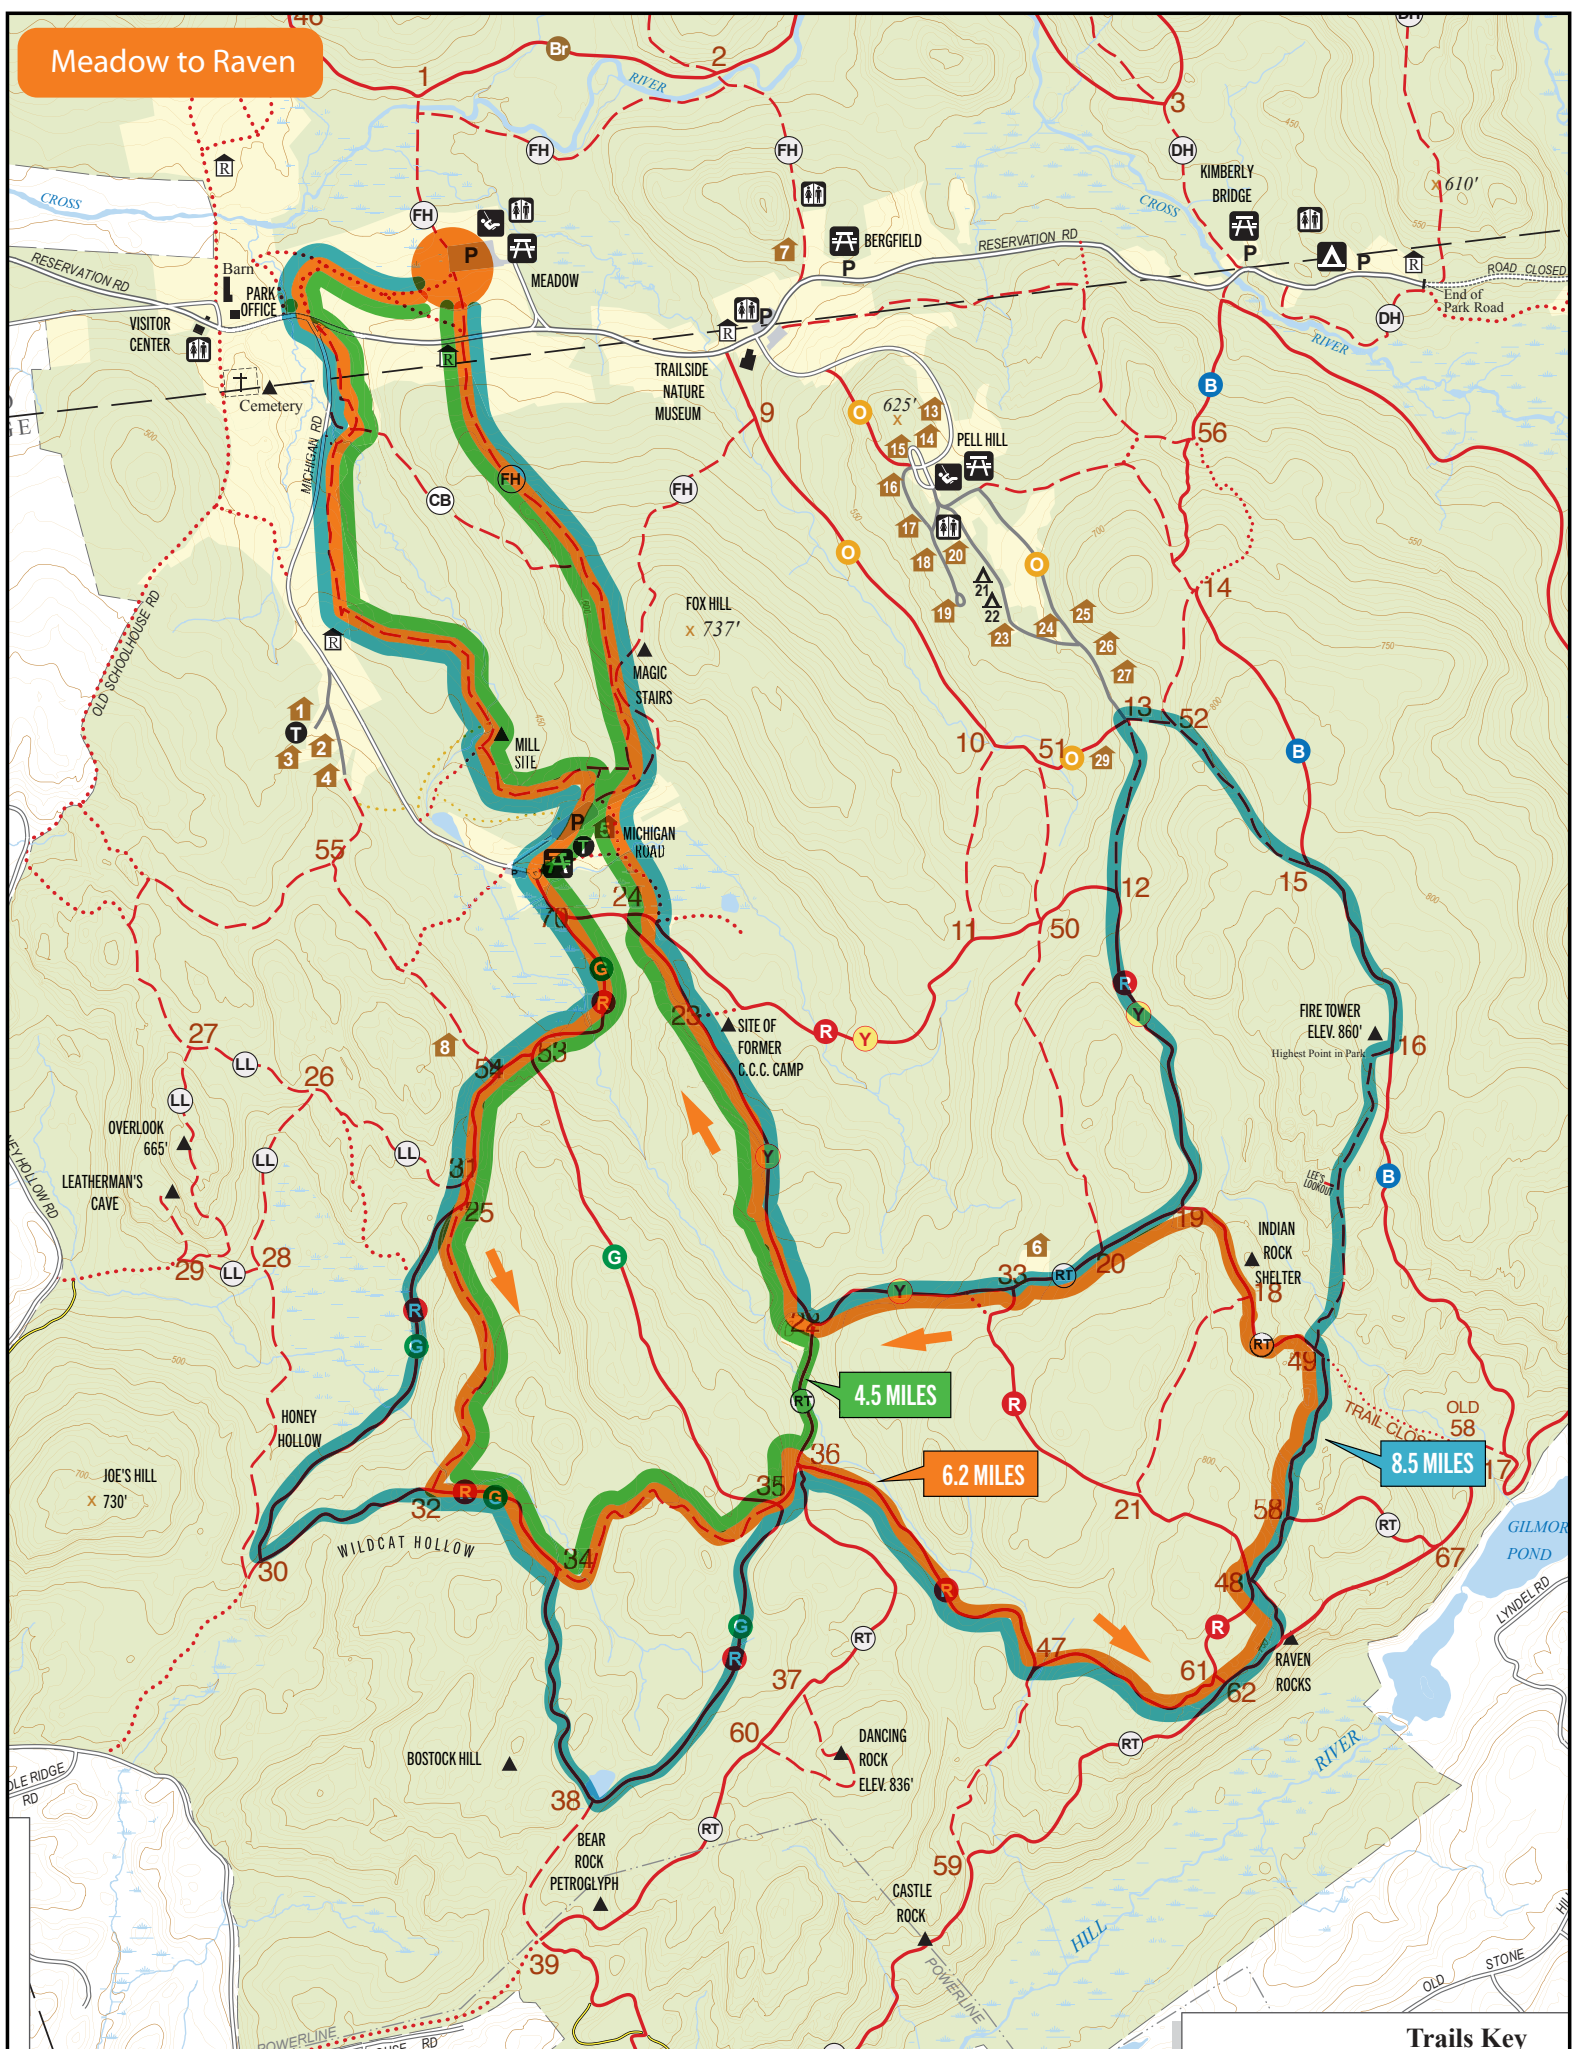

# Meadow to Raven

Trails Key